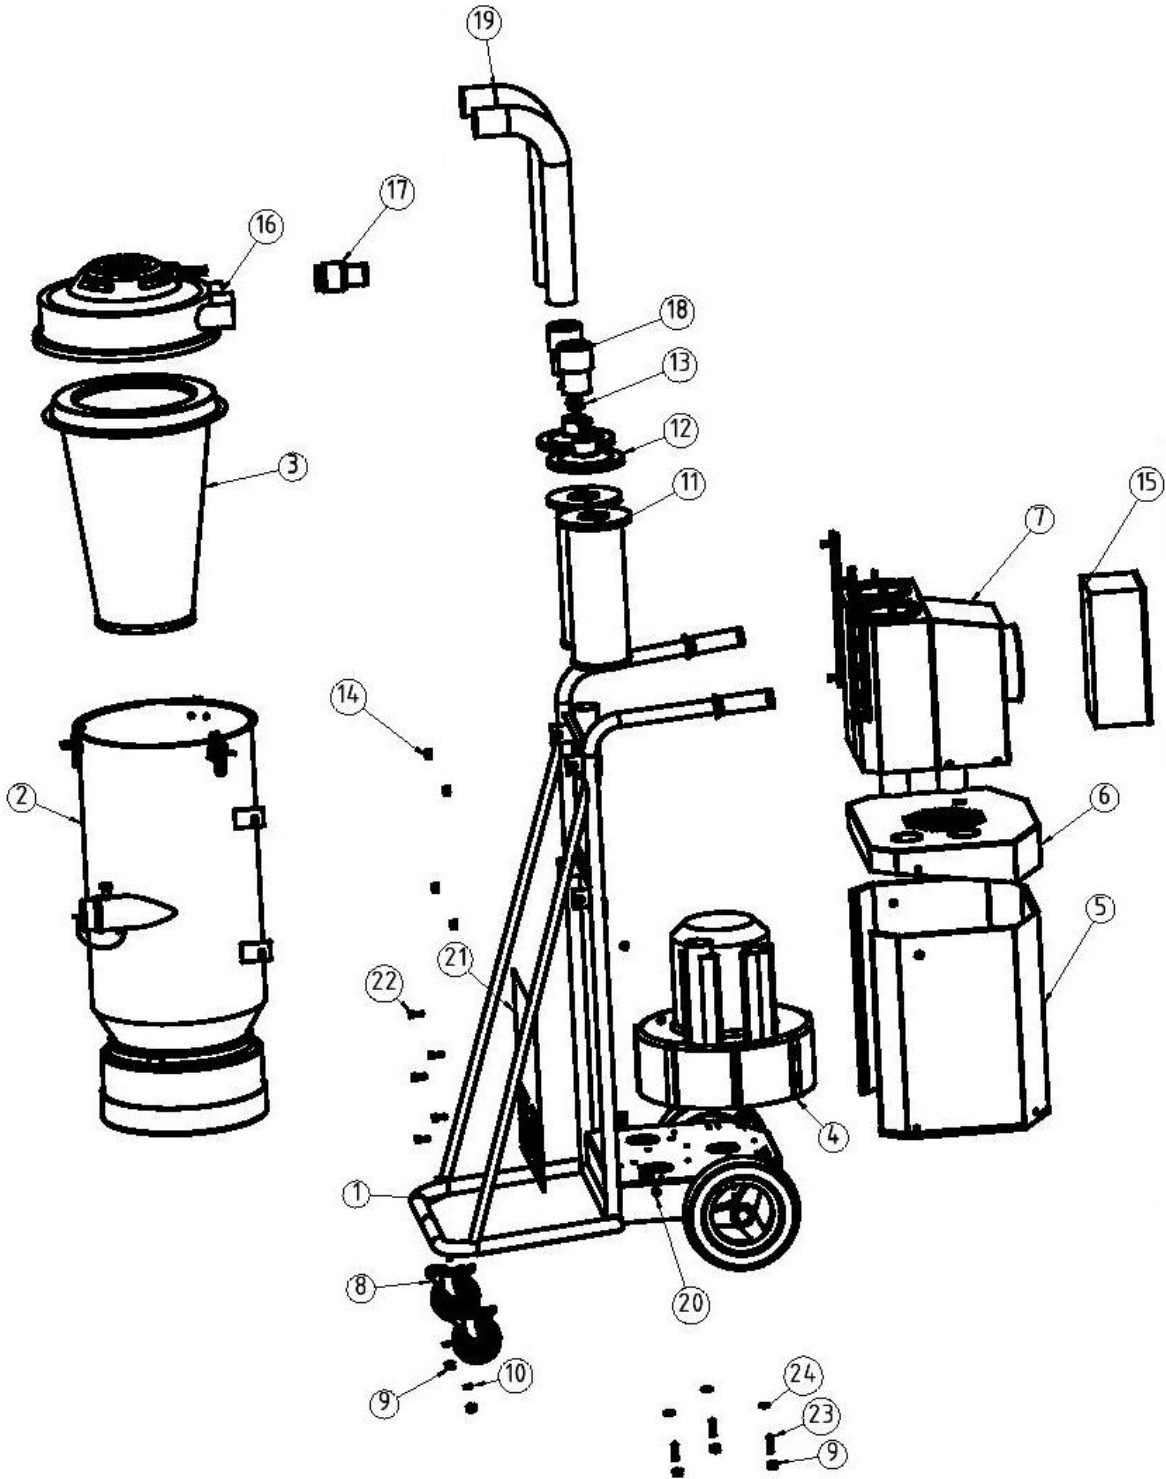

# Sprängskiss T4000

24	3	10463	SRB9 WASHER (DIA 9x18x1.5)
23	3	201000614	Socket set screw cone pint M8 x 35
22	6	1360248	HB5.5x22
21	1	200900215	Front cover of motor cover
20	7	200700180	MK6S 4,6 M6x20 BLACK
19	2	1332036	EVAFLEX, BLACK, (D=51 mm, L=325 mm)
18	2	1335011	HOSE END (51 mm)
17	1	80683	Pressure valve
16	1	201000125	Top cover assembly of S36
15	1	201000597	Electric BOX ex.T4000
14	4	1360114	LM8 DIN 985 FZB LOCKING NUT
13	4	200700289	KNURLED THUMB NUT DIN 466 FZB
12	2	200700147	COVER
11	2	200700070	HEPA-FILTER, S-LINE
10	2	200900205	Washer
9	5	10462	M8 LOCK NUT
8	2	200700282	SWIWEL WHEEL
7	1	201000575	Hepa filter box assembly ex.T4000
6	1	200900214a	Top motor cover (ex. T4000)
5	1	201000720	Motor cover Assy
4	1	201000086	Vacuum pump 4 KW 400V (ex.T4000)
3	1	200900051	Filter of S36
2	1	201000717	Tank assembly (ex. S36)
1	1	201000715	WAGON ASSEMBLY (ex.T4000)
ITEM NO.	QTY.	PART NUMBER	DESCRIPTION